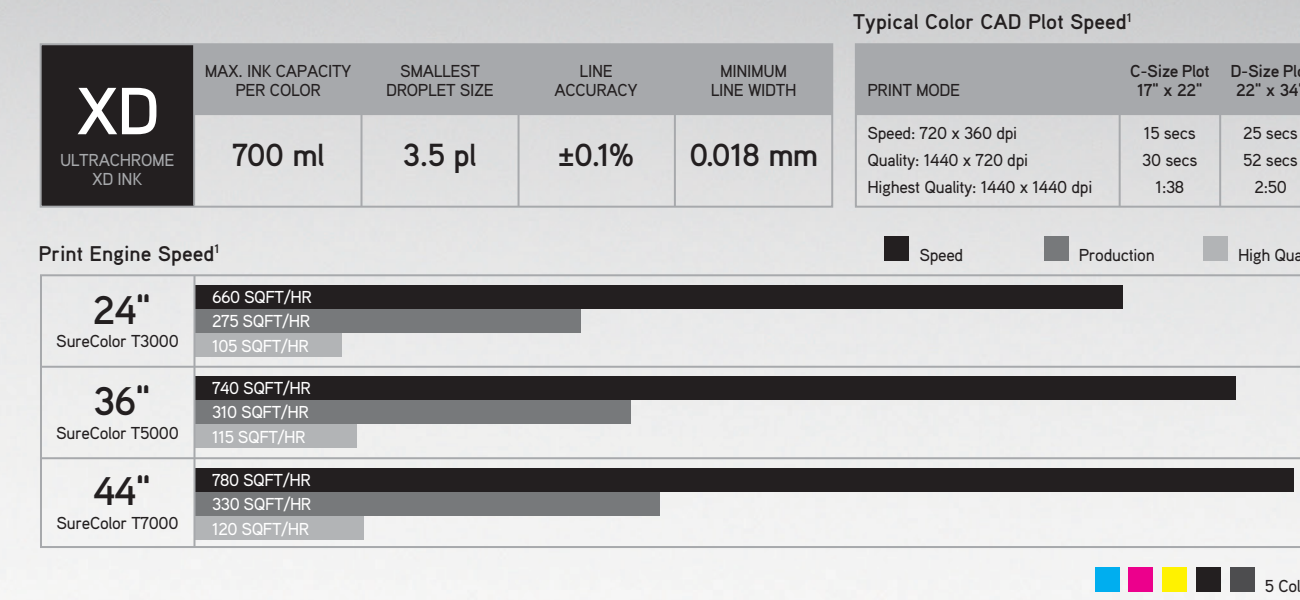

24-Inch

SureColor T3000

24"

36-Inch

SureColor T5000

36"

44-Inch

SureColor T7000

44"

T-Series

Highlight Details

Specs