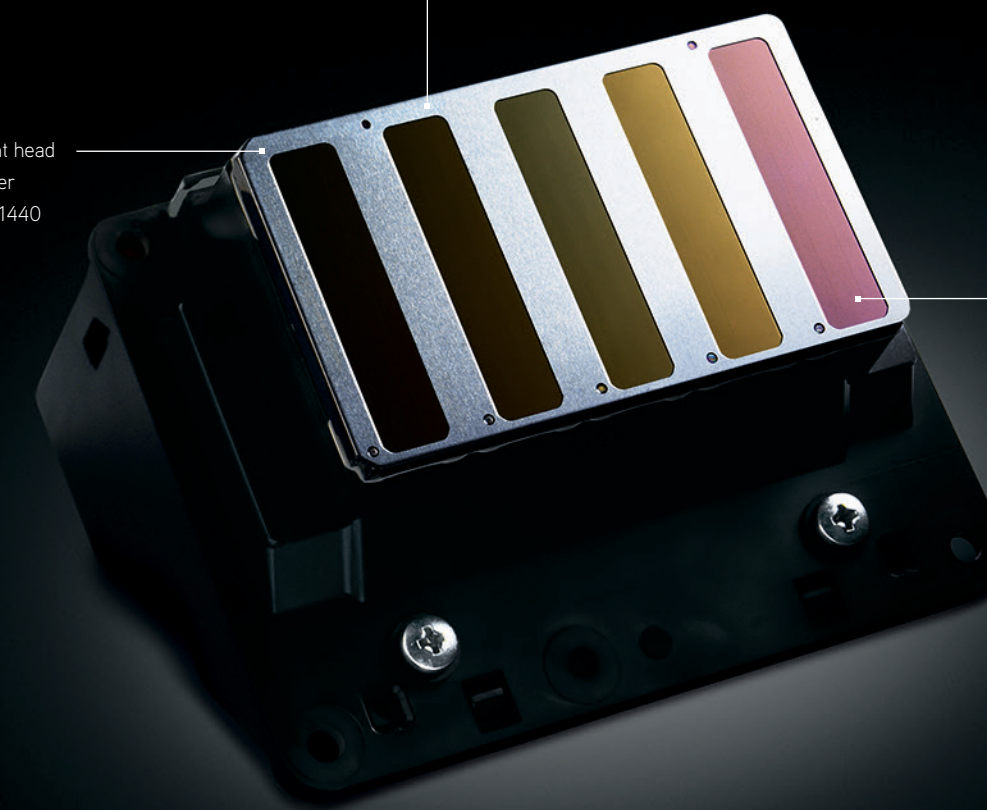

Epson MicroPiezo TFP Print Head

Our most advanced print head, based on our exotic Thin Film Piezo (TFP) technology, delivers extremely precise text and line art, consistently, over the life of the printer

One-inch-wide print head with 720 nozzles per color up to 2880 x 1440 dpi resolution

Enhanced variable-size ink droplet technology as small as 3.5 picoliters for outstanding photographic print quality