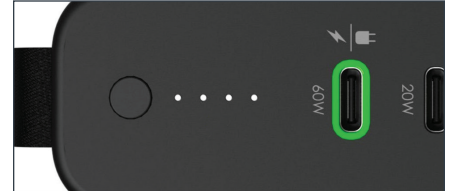

LED POWER INDICATOR | Integrated four-light LED power indicator displays charging status and current battery life.