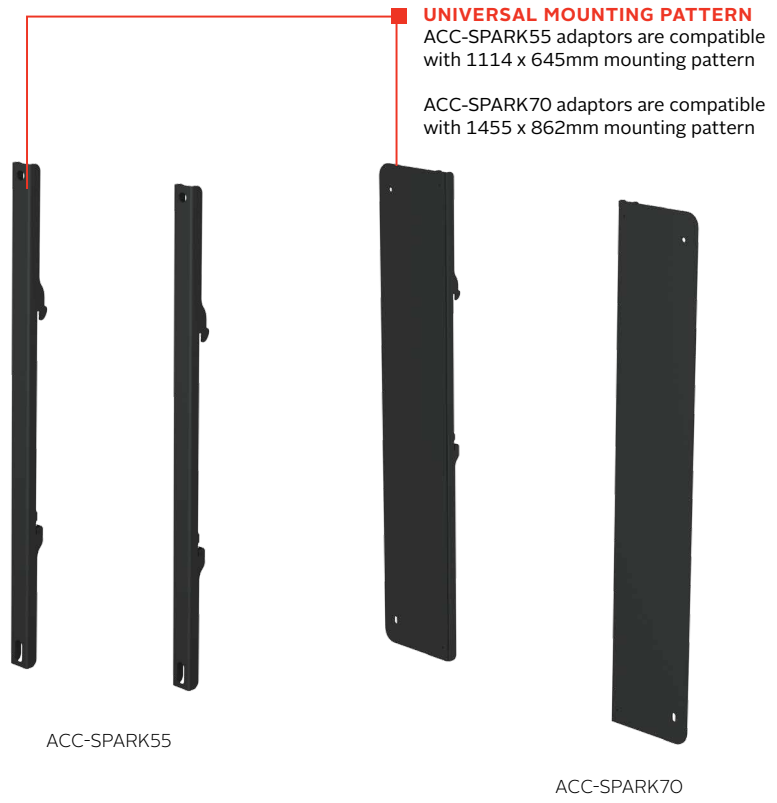

ACC-SPARK55 ACC-SPARK70

Adaptor Brackets for 55" and 70" Cisco Spark Board

Peerless-AV's heavy duty Adaptor Brackets provide the proper mounting pattern, strength and stability to mount a 55" or 70" Cisco Spark Board to a Peerless-AV® SR598-HUB Cart or SF680-HUB Wall Mount. Both Adaptor Brackets include security hardware as a theft deterrent. The simple hook-and-hang™ design makes mounting the display easy and safe.

Mounting Pattern	Max load
 ACC-SPARK55: 1114 x 645mm (43.86" x 25.39")	 ACC-SPARK55: 87.7lb (39.8kg)
ACC-SPARK70: 1455 x 862mm (57.28" x 33.94")	ACC-SPARK70: 160.1lb (72.6kg)

- Heavy gauge, cold rolled steel construction
- Adaptor Brackets include security hardware for effective theft deterrence
- Includes M12 x 16mm mounting hardware for the Cisco Spark Board
- Simple hook-and-hang™ design eases the installation of Cisco Spark Boards

WARRANTY: Limited 5-year

ACC-SPARK55	Adaptor Brackets for 55" Cisco Spark Board
ACC-SPARK70	Adaptor Brackets for 70" Cisco Spark Board

Product Specifications

	DIMENSIONS (W x H x D)	PRODUCT WEIGHT	LOAD CAPACITY	FINISH	AVAILABLE COLORS
ACC-SPARK55	1.25" x 26.84" x 1.33" (32 x 682 x 34mm)	3.9lb (1.77kg)	87.7lb (39.8kg)	Matte	Black
ACC-SPARK70	7.13" x 37.75" x 1.46" (181 x 959 x 37mm)	25.6lb (11.61kg)	160.1lb (72.6kg)		

Package Specifications

	PACKAGE SIZE (W x H x D)	PACKAGE SHIP WEIGHT	PACKAGE UPC CODE	PACKAGE CONTENTS	UNITS IN PACKAGE
ACC-SPARK55	28.50" x 4.250" x 4.25" (724 x 108 x 108mm)	4.8lb (2.18kg)	735029321408	Adaptor Brackets, Mounting Hardware, Allen Keys	1
ACC-SPARK70	46.25" x 7.75" x 3.63" (1175 x 197 x 92mm)	27.2lb (12.34kg)	735029321392		