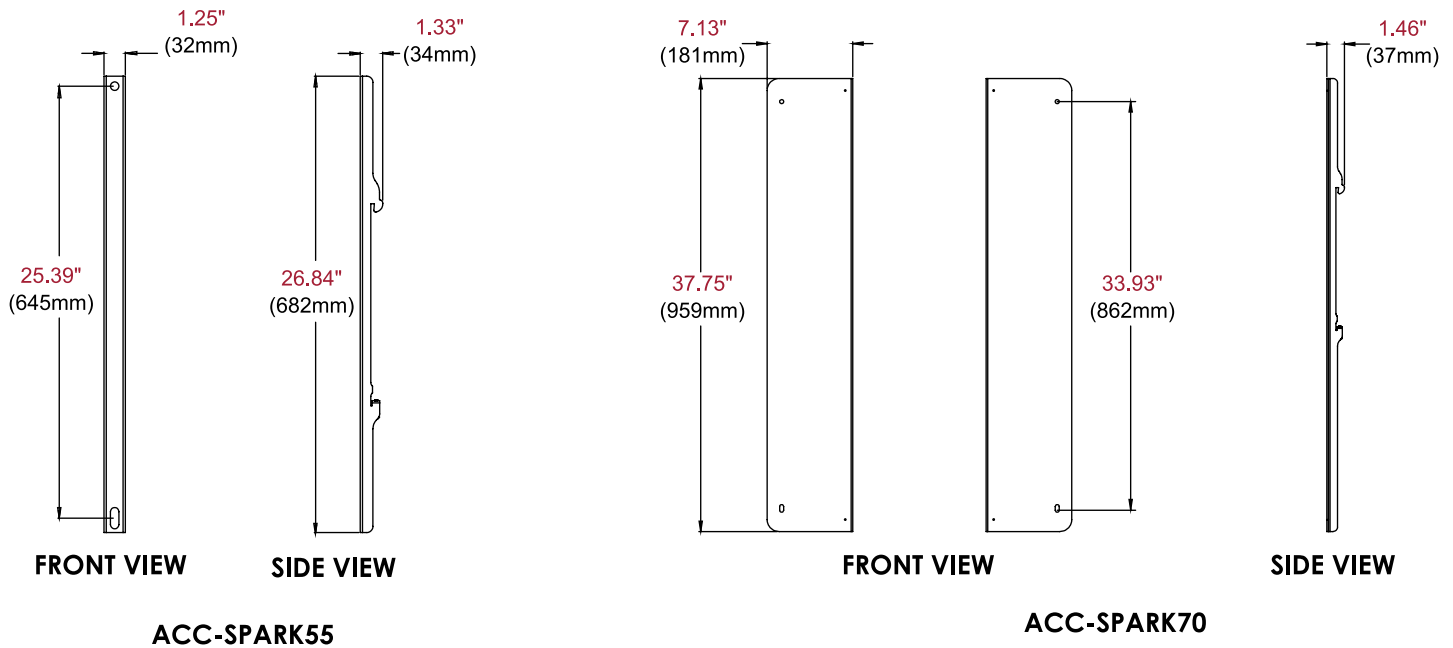

Model Numbers

WARRANTY: Limited 5-year

ACC-SPARK55	Adaptor Brackets for 55" Cisco Spark Board
ACC-SPARK70	Adaptor Brackets for 70" Cisco Spark Board

Product Specifications

	DIMENSIONS (W x H x D)	PRODUCT WEIGHT	LOAD CAPACITY	FINISH	AVAILABLE COLORS
ACC-SPARK55	1.25" x 26.84" x 1.33" (32 x 682 x 34mm)	3.9lb (1.77kg)	87.7lb (39.8kg)	Matte	Black
ACC-SPARK70	7.13" x 37.75" x 1.46" (181 x 959 x 37mm)	25.6lb (11.61kg)	160.1lb (72.6kg)		

Package Specifications

	PACKAGE SIZE (W x H x D)	PACKAGE SHIP WEIGHT	PACKAGE UPC CODE	PACKAGE CONTENTS	UNITS IN PACKAGE
ACC-SPARK55	28.50" x 4.250" x 4.25" (724 x 108 x 108mm)	4.8lb (2.18kg)	735029321408	Adaptor Brackets, Mounting Hardware, Allen Keys	1
ACC-SPARK70	46.25" x 7.75" x 3.63" (1175 x 197 x 92mm)	27.2lb (12.34kg)	735029321392		

Compatible with: **SF680-HUB:** Universal Flat Wall Mount use with the Microsoft® Surface™ Hub
SR598-HUB: SmartMount® Cart for use with the Microsoft® Surface™ Hub

All dimensions = inch (mm)

Architect Specifications

The Adaptor Brackets for 55" and 70" Cisco Spark Board shall be a Peerless-AV model ACC-SPARK55 or ACC-SPARK70 and shall be located where indicated on the plans. Assembly and installation shall be done according to instructions provided by the manufacturer.

Visit peerless-av.com to see the complete line of AV solutions from Peerless-AV, including outdoor displays, wireless, kiosks, digital audio, display mounts, projector mounts, carts/stands, and a full assortment of accessories.

Peerless-AV
2300 White Oak Circle
Aurora, IL 60502 USA
(800) 865-2112
(630) 375-5100
Fax: (800) 359-6500

Peerless-AV EMEA
Unit 3 Watford Interchange
Colonial Way, Watford
Herts, WD24 4WP
United Kingdom
+44 (0) 1923 200100
Fax: +44 (0) 1923 200101

Peerless-AV Latin America
Ave de las Industrias 413
Parque Industrial Escobedo
Escobedo, N.L.,
Mexico 66062
+52 (81) 8384-8300
Fax: +52 (81) 8384-8360

peerless-AV®
Driving Technology Through Innovation