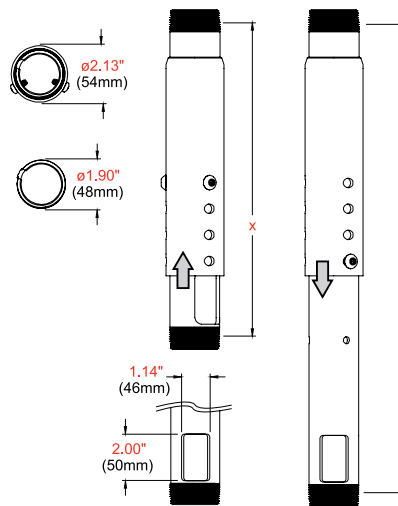

MODEL	Drop Length (x)
AEC006009	6.00" - 9.00" (152 - 228mm)
AEC009012	9.00" - 12.00" (228 - 304mm)
AEC012018	12.00" - 18.00" (304 - 457mm)
AEC018024	18.00" - 24.00" (457 - 609mm)
AEC0203	24.00" - 36.00" (609 - 914mm)
AEC0305	36.00" - 60.00" (914 - 1524mm)
AEC0406	48.00" - 72.00" (1219 - 1828mm)
AEC0507	60.00" - 84.00" (1524 - 2133mm)
AEC0608	72.00" - 96.00" (1828 - 2438mm)
AEC0810	96.00" - 120.00" (2438 - 3048mm)
AEC1012	120.00" - 144.00" (3048 - 3657mm)

*overall length is 1.0" (25.4mm) longer than drop length

All dimensions = inch (mm)

Architect Specifications

The Adjustable Extension Column shall be a Peerless-AV model AEC% and shall be located where indicated on the plans. Assembly and installation shall be done according to instructions provided by the manufacturer.

Visit peerless-av.com to see the complete line of AV solutions from Peerless-AV, including outdoor displays, kiosks, display mounts, projector mounts, carts/stands, and a full assortment of accessories.

Peerless-AV
2300 White Oak Circle
Aurora, IL 60502 USA
(800) 865-2112
(630) 375-5100
Fax: (800) 359-6500

Peerless-AV EMEA
Unit 3 Watford Interchange
Colonial Way, Watford
Herts, WD24 4WP
United Kingdom
+44 (0) 1923 200100
Fax: +44 (0) 1923 200101

Peerless-AV Latin America
Av. de las Industrias 413
Parque Industrial Escobedo
General Escobedo, N.L.,
México, 66062
+52 (81) 8384-8300
Fax: +52 (81) 8384-8360