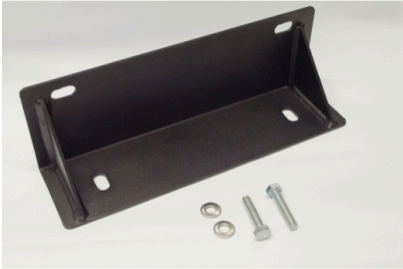

NetShelter CX Bolt Down Kit

AR4604

Call for More Information 800-800-4272

- Includes: Installation guide, Mounting hardware

Physical	
Maximum Height	80MM, 8.0CM
Maximum Width	93MM, 9.3CM
Maximum Depth	290MM, 0.0CM
Net Weight	1.3KG
Shipping weight	1.4KG
Shipping Height	100MM, 10.0CM
Shipping Width	100MM, 10.0CM
Shipping Depth	320MM, 32.0CM