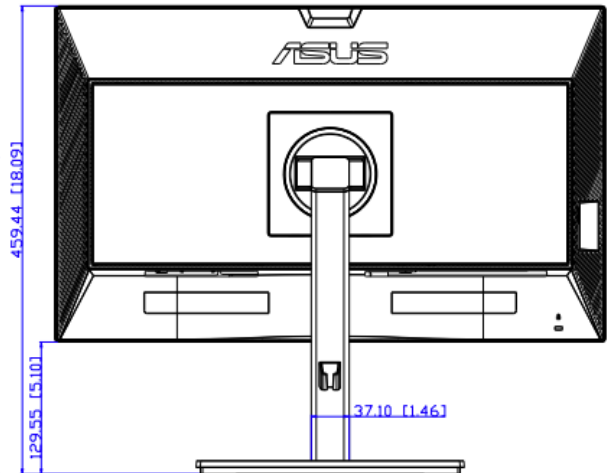

Outline Dimension

*Unit: mm(inch)