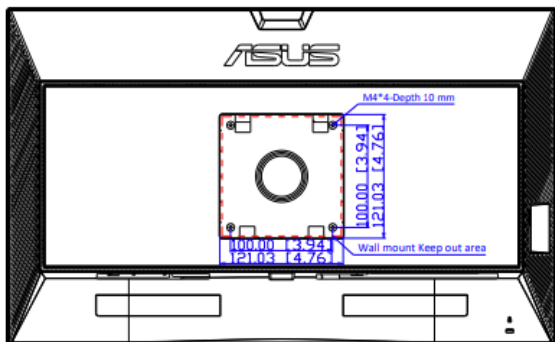

Outline Dimension

*Unit: mm(inch)