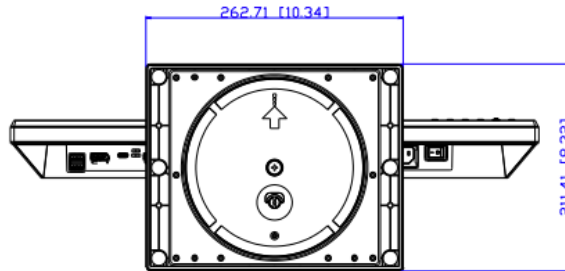

Outline Dimension

*Unit: mm(inch)