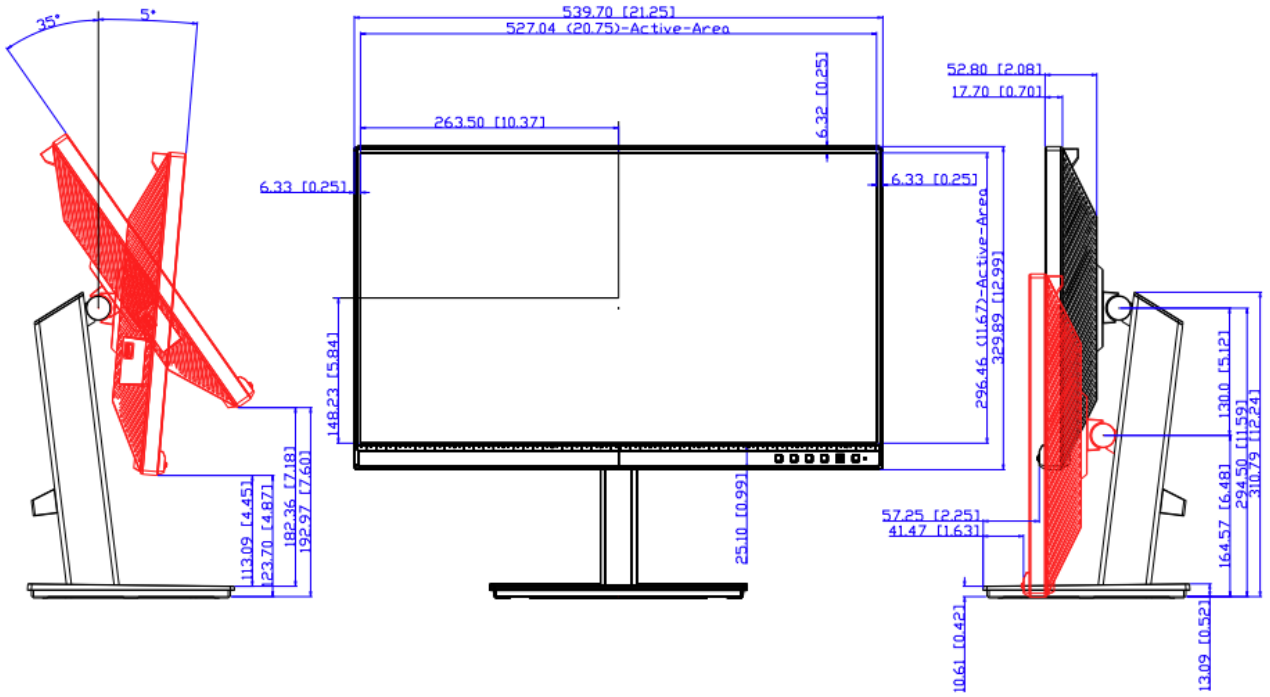

Outline Dimension

*Unit: mm(inch)