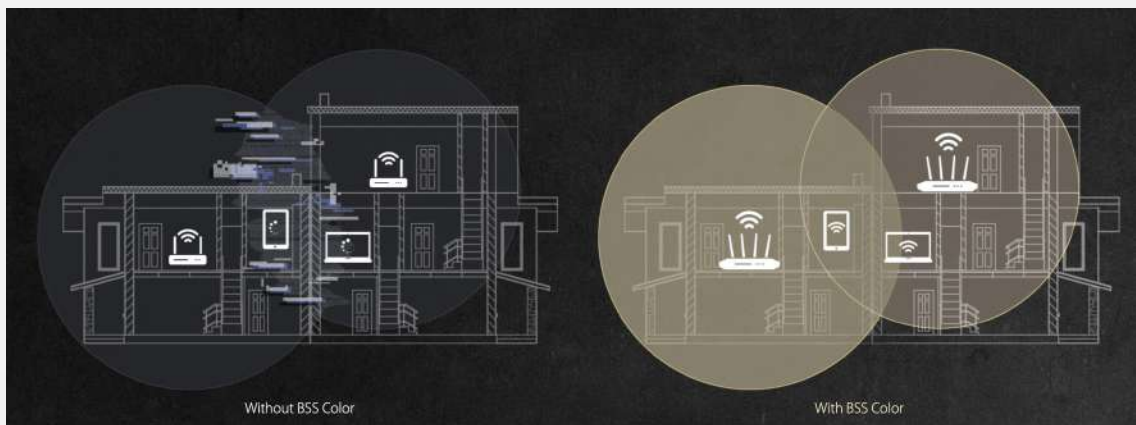

BSS Coloring Boosts Connection Efficiency

WiFi 6 includes a new feature called BSS Coloring that improves WiFi connection efficiency even in crowded environments. When two neighboring routers send traffic on the same channel, your router has to wait until the channel is free. With BSS Coloring, your WiFi 6 router identifies its data with a unique channel tag ('color') that's different from neighboring networks. Your WiFi 6 router can then ignore other-colored signals on the channel and send data immediately.* This greatly reduces router waiting times and boosts network efficiency.

*A BSS Coloring-compatible client is needed to enjoy the benefit.