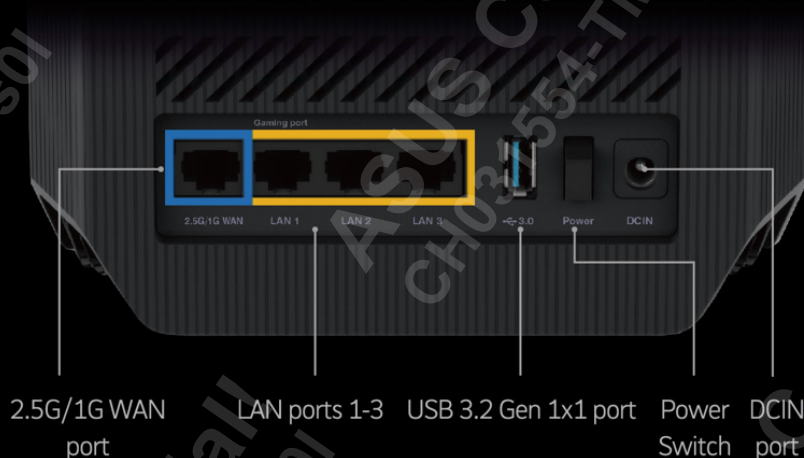

Support
38%¹
signal range and coverage

Up to
5,800²
sq.ft.

Up to
6+
rooms

What's Inside the Box

- ROG Rapture GT6 Gaming Mesh System
- RJ-45 cable
- Power adapter
- Warranty card
- Quick start guide

Dimension

ROG Rapture GT6

- 172.3 x 78.1 x 176.75 mm
- 880 g

Color Box

- 425 x 280 x 140 mm
- 4161 g

*Weight and content may vary by region.

Connectivity

Official Site

¹Measured using a WiFi 6 client connected at 200 Mbps to a WiFi 6 router with RangeBoost Plus, compared to the same WiFi 6 client connected at 200 Mbps to a WiFi 5 router without RangeBoost Plus.