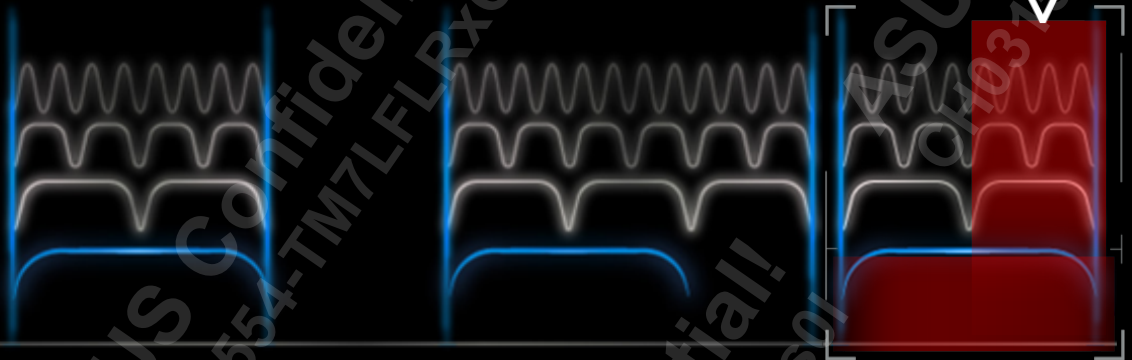

Game-Ready Mesh WiFi

Experience the ideal all-around WiFi solution with the latest edition of the Rapture series. The ROG Rapture GT6 is the first tri-band ROG mesh WiFi system and is designed to deliver amazing experiences through the latest network technology. This next-gen gaming mesh WiFi system is your high-tech companion for your internet journey.

Made For Gamers – Zero Dead Zone

To ensure better backhaul performance for the GT6, we've included an additional "Smart Antenna" that detects the best signal, based on location and direction. Overall performance can increase by up to 15% compared to traditional antennas*. Strong connections across nodes mean that you get seamless WiFi experiences, whether you're having a conference call or playing a mobile game around the house.

L-SHAPED HOUSE

TOWNHOUSE

*This result varies depending on the location and direction of the GT6.

Made For Gamers – Less Interference

The ROG Rapture GT6 supports the newly expanded UNII-4 spectrum, also known as the 5.9 GHz band. This band fully unleashes the power of WiFi 6 by bringing a third and clear 160 MHz channel without any radar system interference¹. By leveraging this advantage, users can enjoy stable and powerful mesh backhaul performance that improves the signal range of the 160 MHz channel by up to 20%², without needing to upgrade to devices that explicitly support the 5.9 GHz band.

Expanded
5.9 GHz
Band

Up to
Three 160 MHz
Channels

5GHz

25 20 MHz
29 40 MHz
6 80 MHz
3 160 MHz

Three 160MHz channels

Made For Gamers – Latency-free

With ROG-exclusive triple-level game acceleration, you can enjoy the most stable connections, preventing jitter, reducing lag, lowering ping and boosting speeds for fantastic gaming experiences.