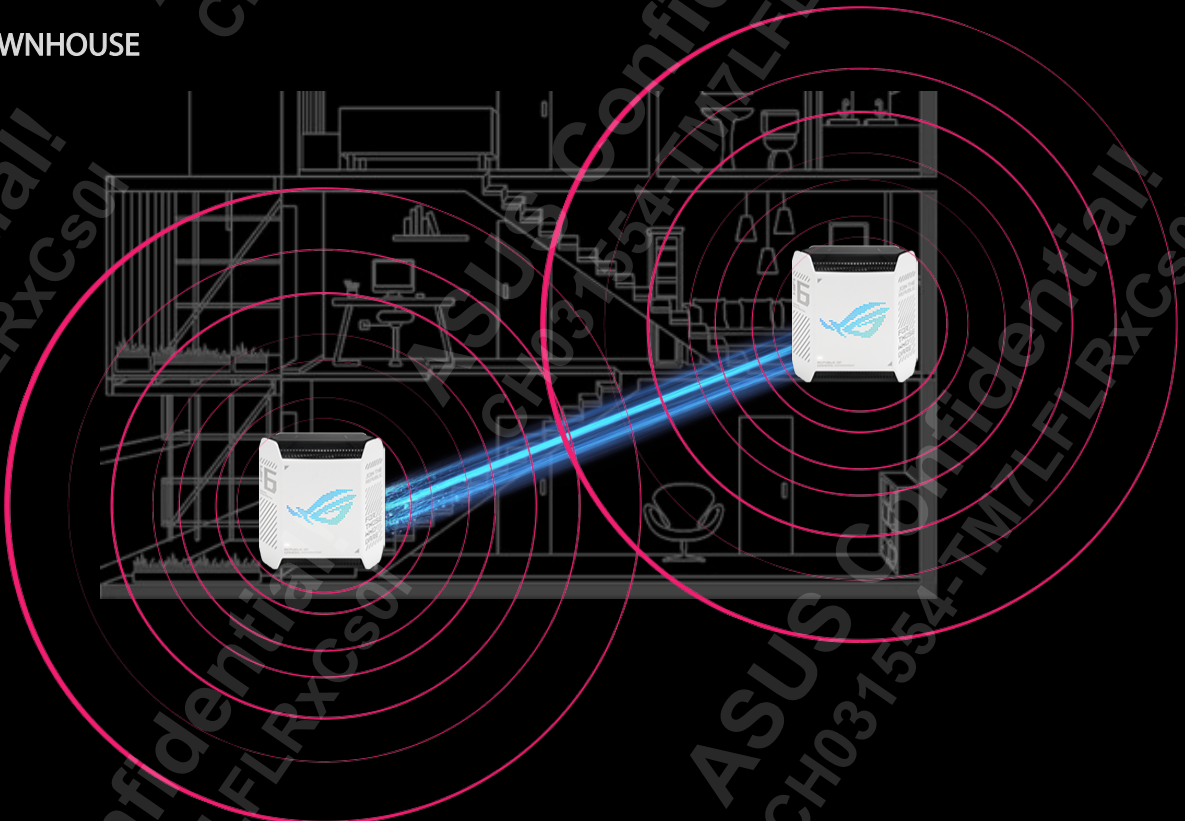

TOWNHOUSE

*This result varies depending on the location and direction of the GT6.