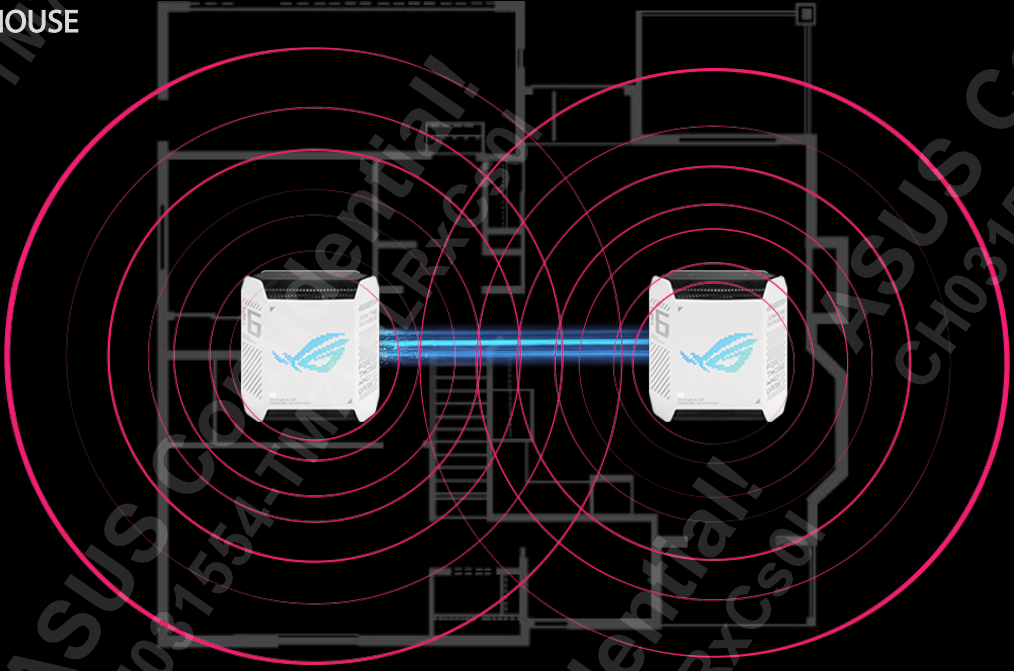

Made For Gamers – Zero Dead Zone

To ensure better backhaul performance for the GT6, we've included an additional "Smart Antenna" that detects the best signal, based on location and direction. Overall performance can increase by up to 15% compared to traditional antennas*. Strong connections across nodes mean that you get seamless WiFi experiences, whether you're having a conference call or playing a mobile game around the house.

L-SHAPED HOUSE