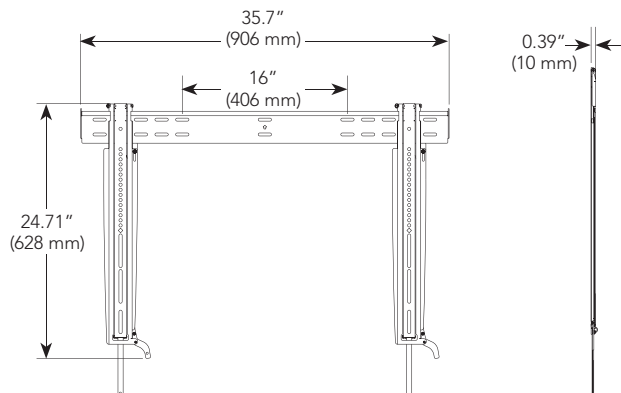

TECHNICAL DRAWINGS

RECOMMENDED ACCESSORIES

PAC520 ■ Multiple Option New Construction Pre-Wire Box

PAC521P ■ In-Wall Box with Power Outlet Conditioner

For a complete list of flat panel mount accessories see page 83.