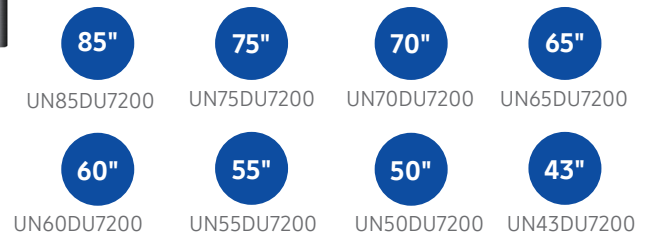

## SIZE CLASS

This essential TV features a range of contrast and color and smart capabilities. Enjoy your content with richer details, brighter images and clearer resolution with 4K Upscaling.